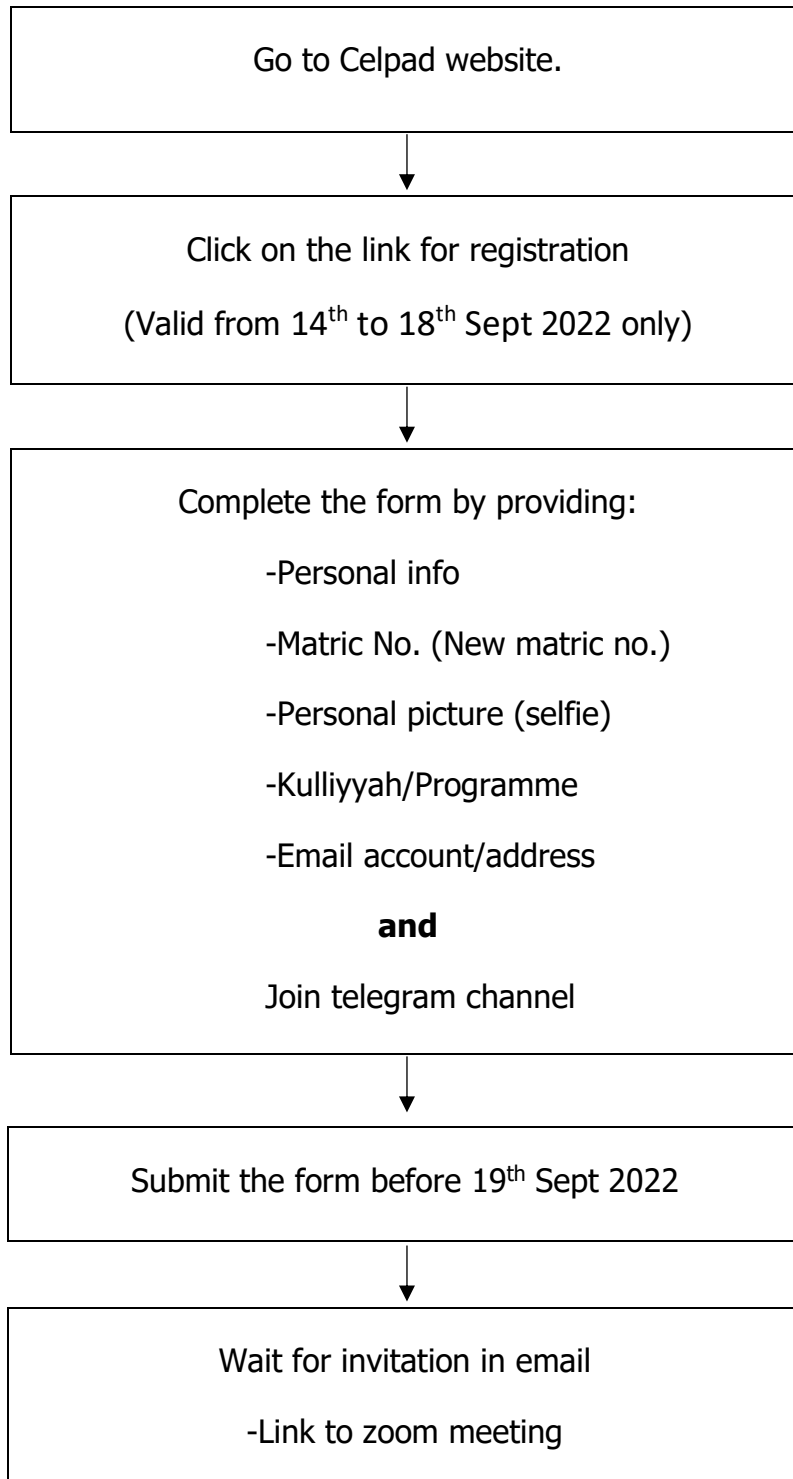

**Flowchart on
Tilawah Placement Test (Batch 1)
(Sem 1, 2022/2023)**

For all new intake students

Date of exam: 26th to 30th Sept 2022
-Login on specific date and time assigned
-Prepare for recitation
- Recite when asked to

- Finish recitation
- End of test

Result released: 14th October 2022

Register subject