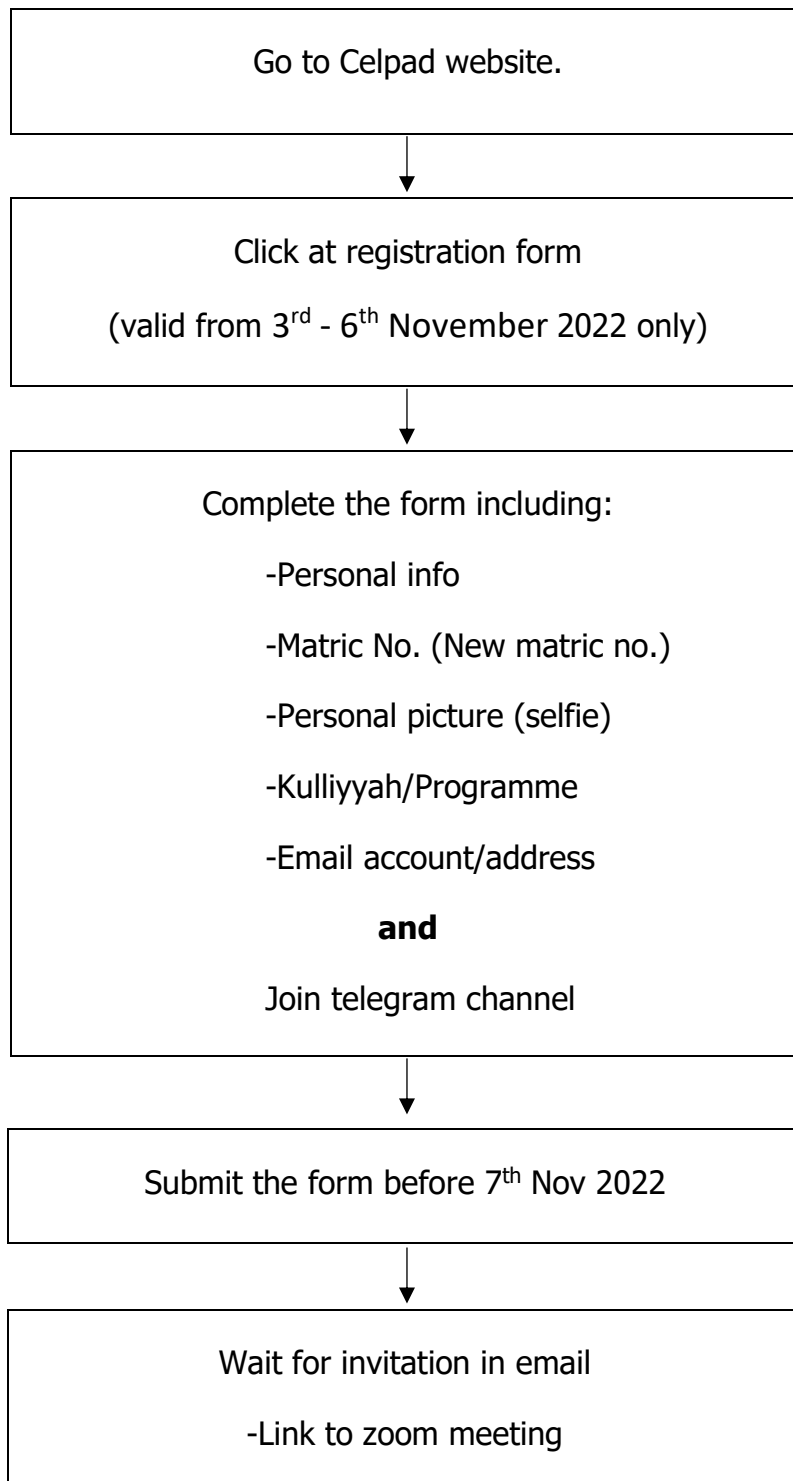

**Flowchart on
Tilawah Placement Test (Batch 3)
(Sem 1, 2022/2023)**

For all new intake students

Date of exam: 12th - 13th Nov 2022
-Login on specific date and time assigned
-Prepare for recitation
- Recite when asked to

- Finish recitation
- End of test

Result released: 21st November 2022

Register subject