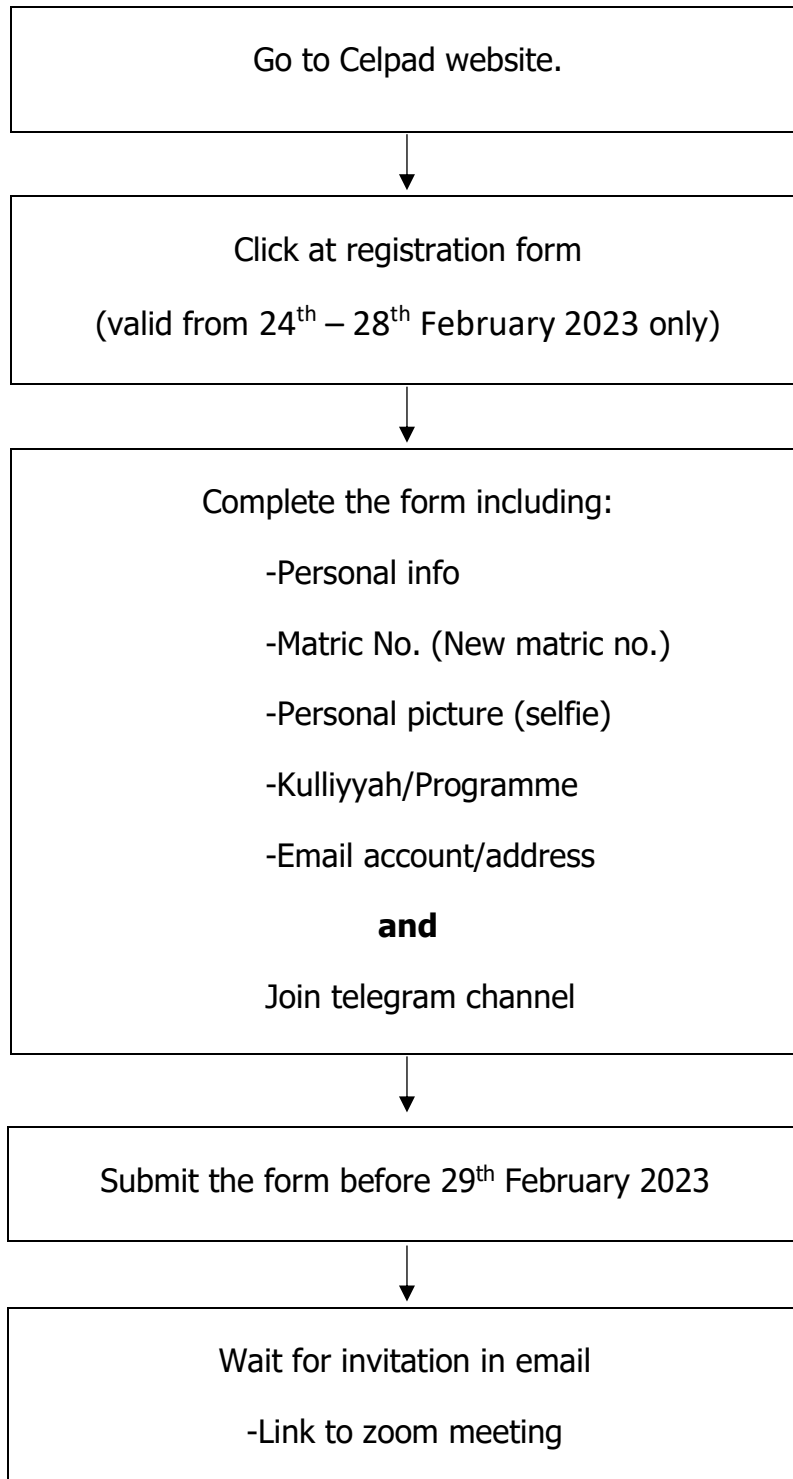

**Flowchart on
Tilawah Placement Test (Batch 1)
(Sem 2, 2022/2023)**

For all new intake students

Date of exam: 3rd March 2023
-Login on specific date and time assigned
-Prepare for recitation
- Recite when asked to

- Finish recitation
- End of test

Result released: 10th March 2023

Register subject