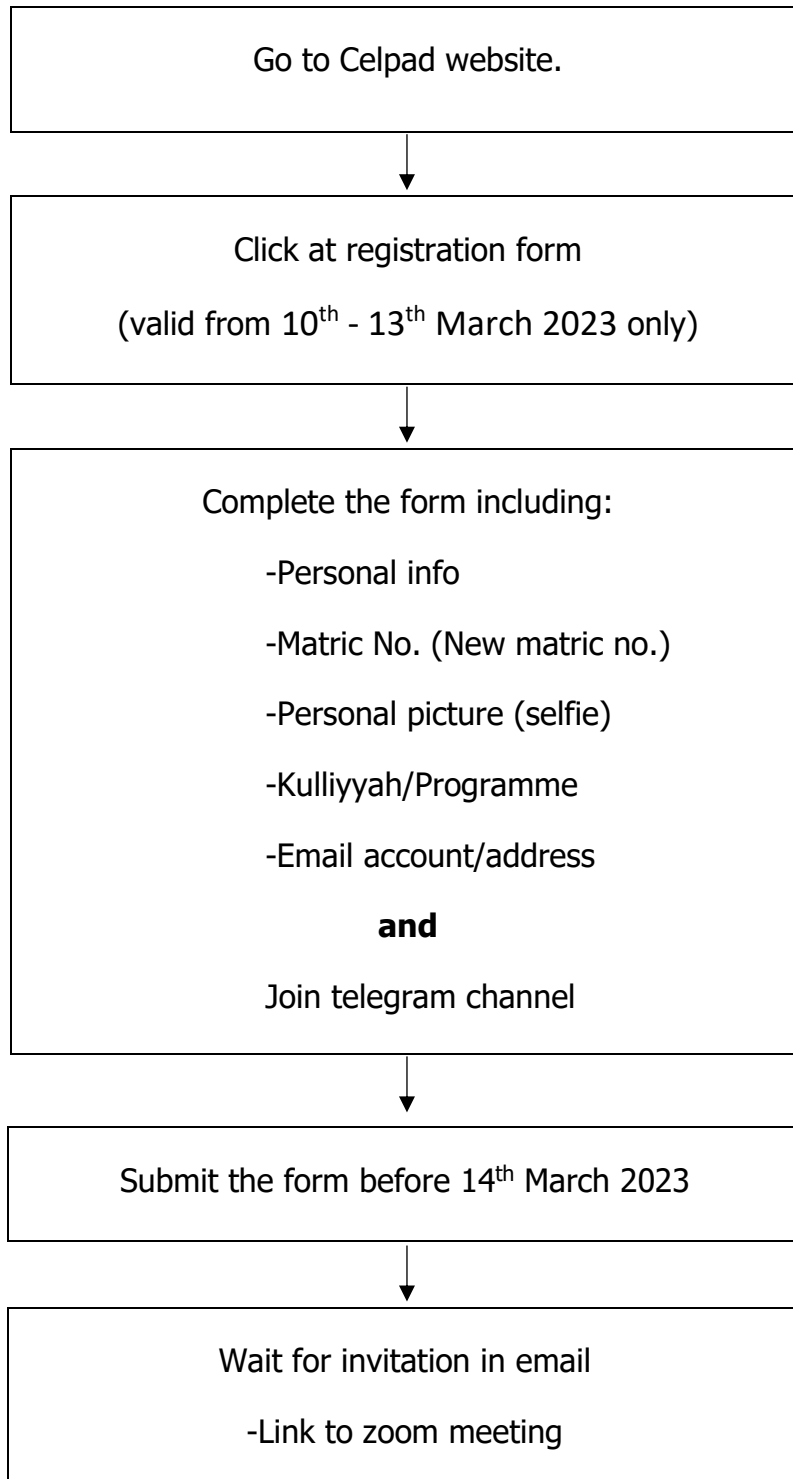

**Flowchart on
Tilawah Placement Test (Batch 2)
(Sem 2, 2022/2023)**

For all new intake students

Date of exam: 17th March 2023
-Login on specific date and time assigned
-Prepare for recitation
- Recite when asked to

- Finish recitation
- End of test

Result released: 24th March 2023

Register subject